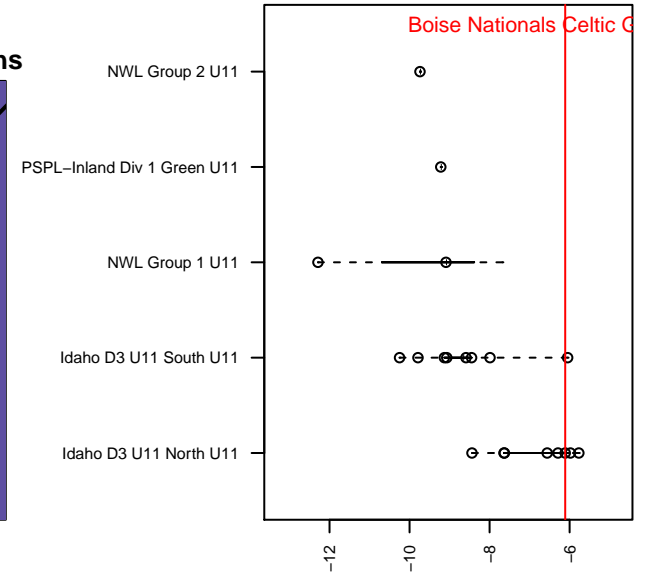

Boise Nationals Celtic Green B04

Boise Nationals
 Boise, ID
 B04 total strength=638
 attack=0.91 defense=0.36
 fall league = Idaho D3 U11 North U11
 spr league = Spr Idaho D3 U11 North U11

alt names used:
 BNSC CELTIC GREEN
 BNSC CELTIC GREEN
 BOISE NATIONALS U11B BNSC CELTIC GRE
 BOISE NATIONALS CELTIC GREEN (ID)

Venues played:
 2015 Idaho D3 U11 North U11
 2015 GEM State Challenge U12B Silver East U
 2015 FC Nova Fall Showcase U11B King
 2015 Spr Idaho D3 U11 North U11
 2015 ID Directors Cup U11B Gold U11

Boise Nationals Celtic Green B04
 Dots are actual minus expected GF (blue circles) and GA (red triangles).
 Blue line is smoothed change in attack strength. Red is smoothed change in defense strength.

**attack and defense variance (black dot)
relative to other teams
and top 10 in region**

**attack and defense rating
relative to others at age
and all opponents in last 13 months**

Performance relative to 13 month average